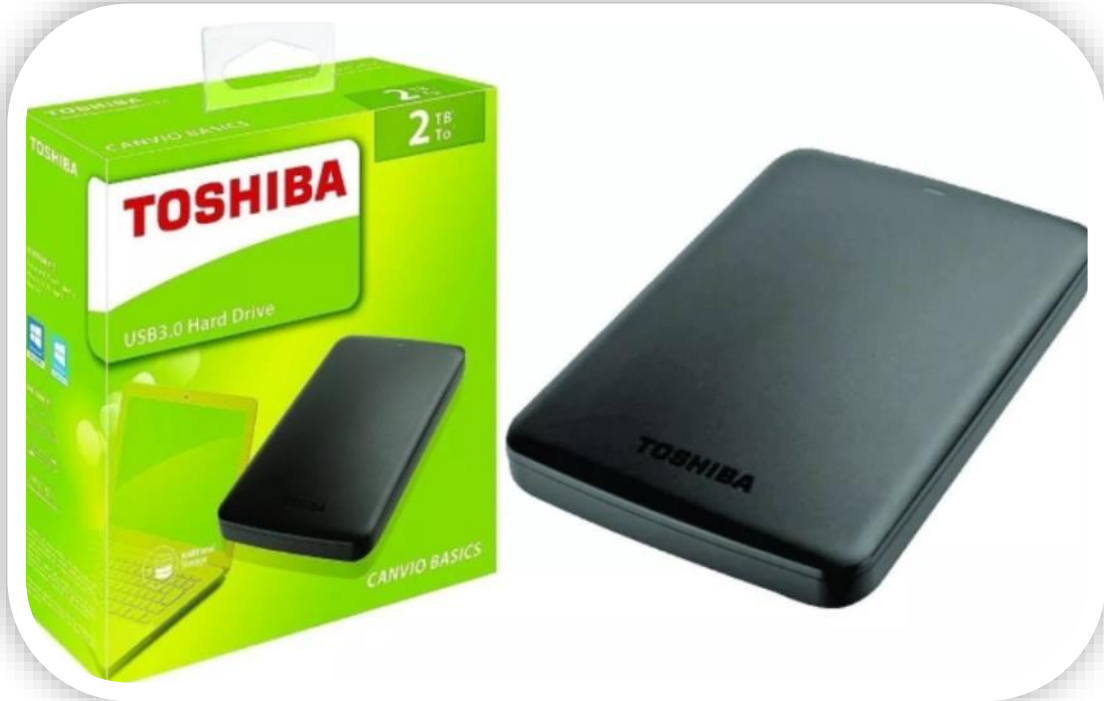

RR-HDP-1TB. Disco duro externo 1TB, 2.5", Toshiba o similar

rrintec.com

RR Inversiones Tecnológicas C.A

@rrintec

@rrintec

RR-HDP-2TB. Disco duro externo 2TB, 2.5", Toshiba o similar

RR-HDP-4TB. Disco duro externo 4TB